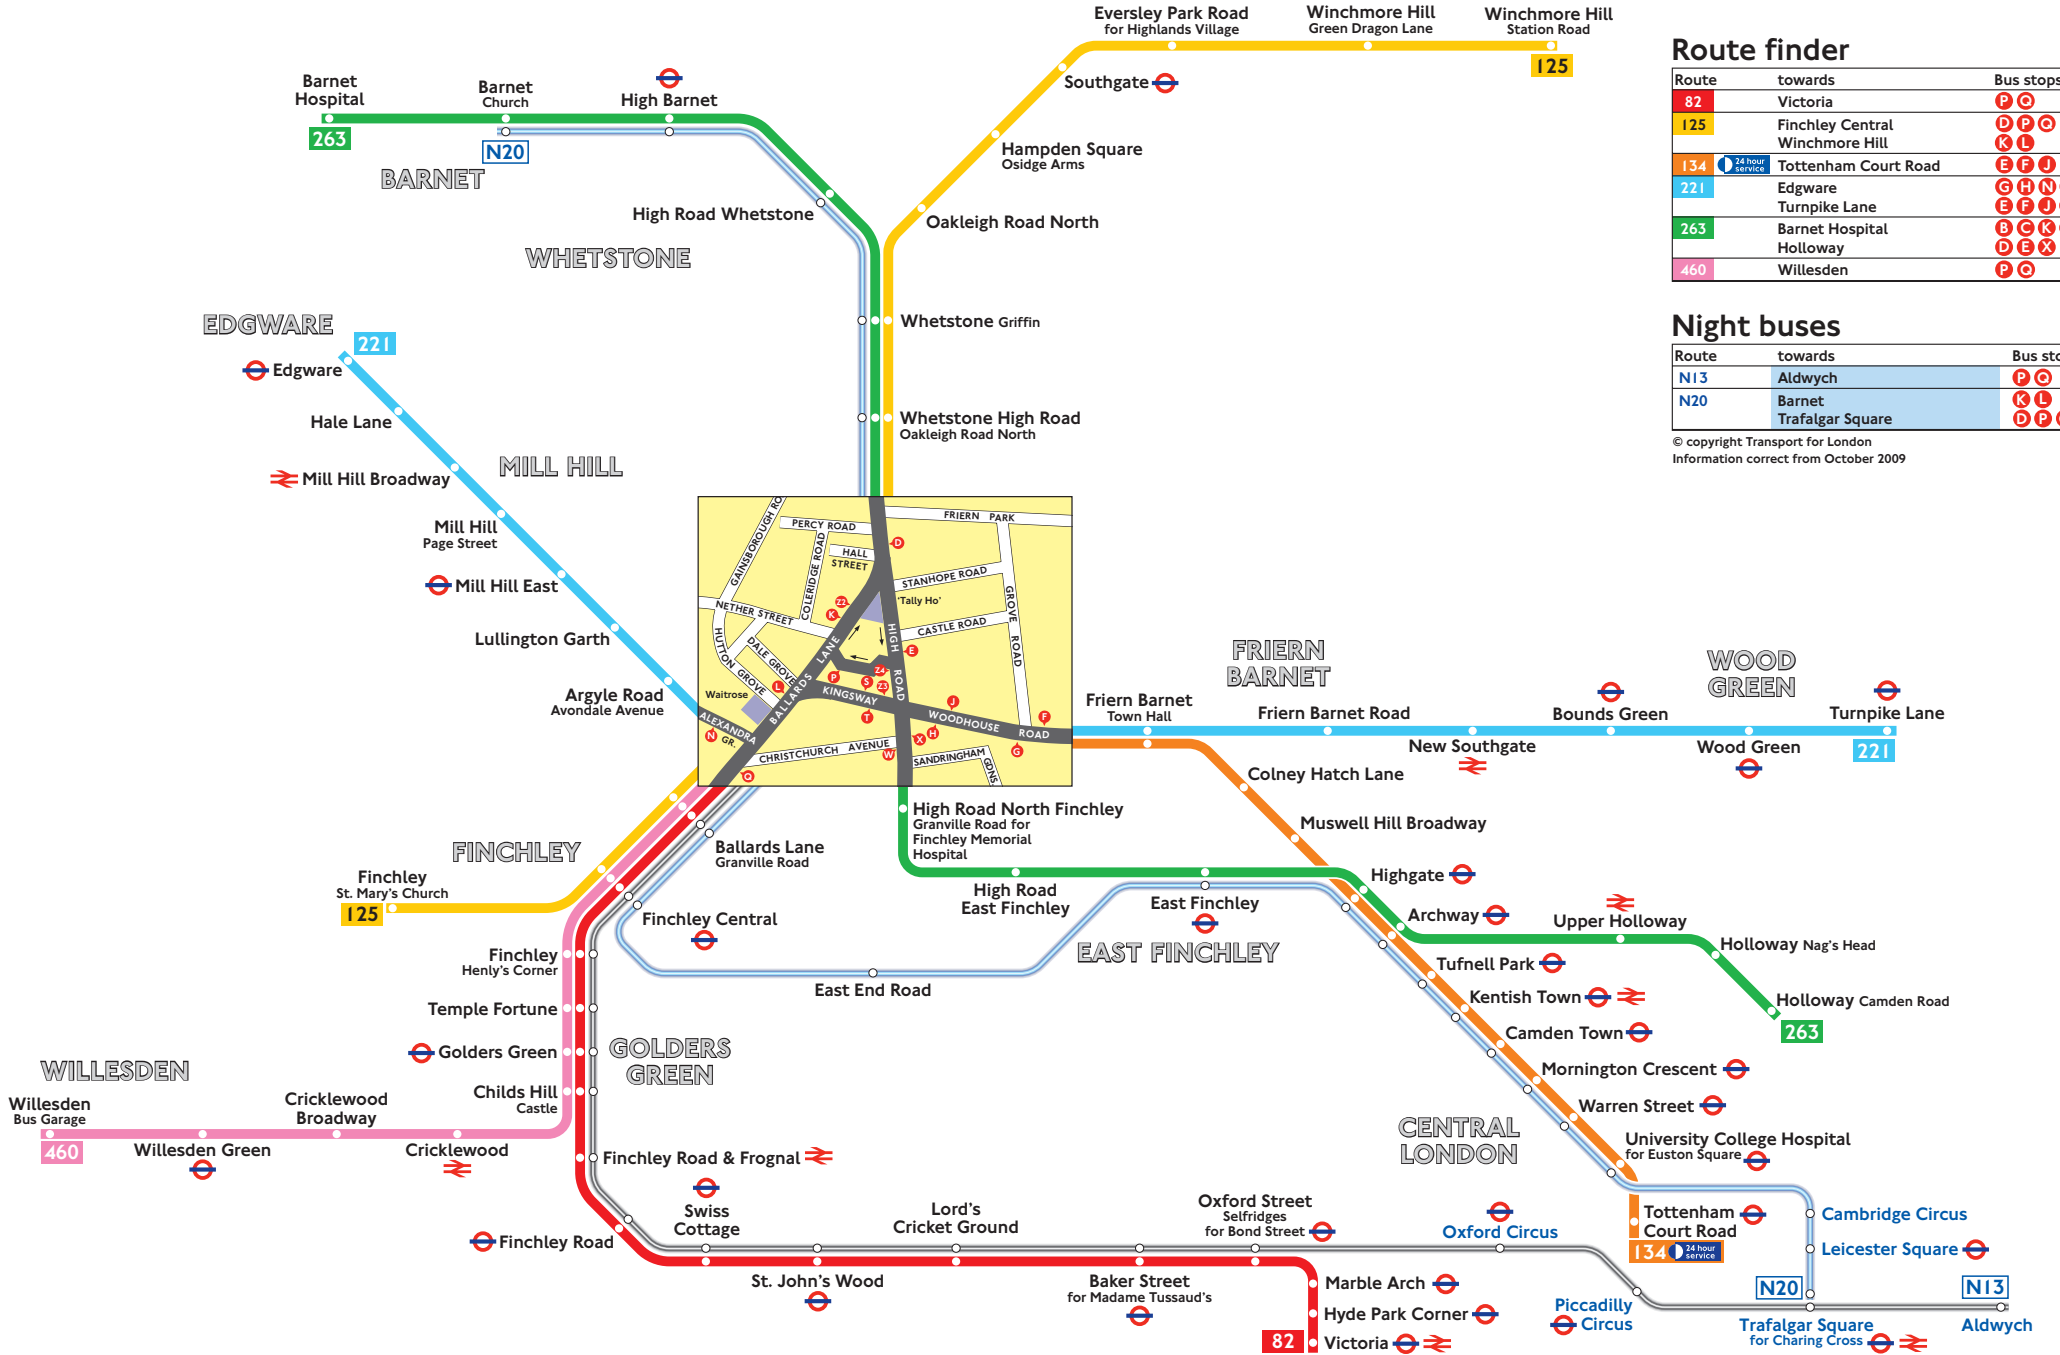

Buses from North Finchley

Route finder

Route	towards	Bus stops
82	Victoria	P C
125	Finchley Central Winchmore Hill	D P C K L
134	Tottenham Court Road	E F J
221	Edgware Turnpike Lane	G H N P E F J K L
263	Barnet Hospital Holloway	B C K W D E X
460	Willesden	P C

Night buses

Route	towards	Bus stops
N13	Aldwych	P C
N20	Barnet Trafalgar Square	K L D P C

© copyright Transport for London
Information correct from October 2009